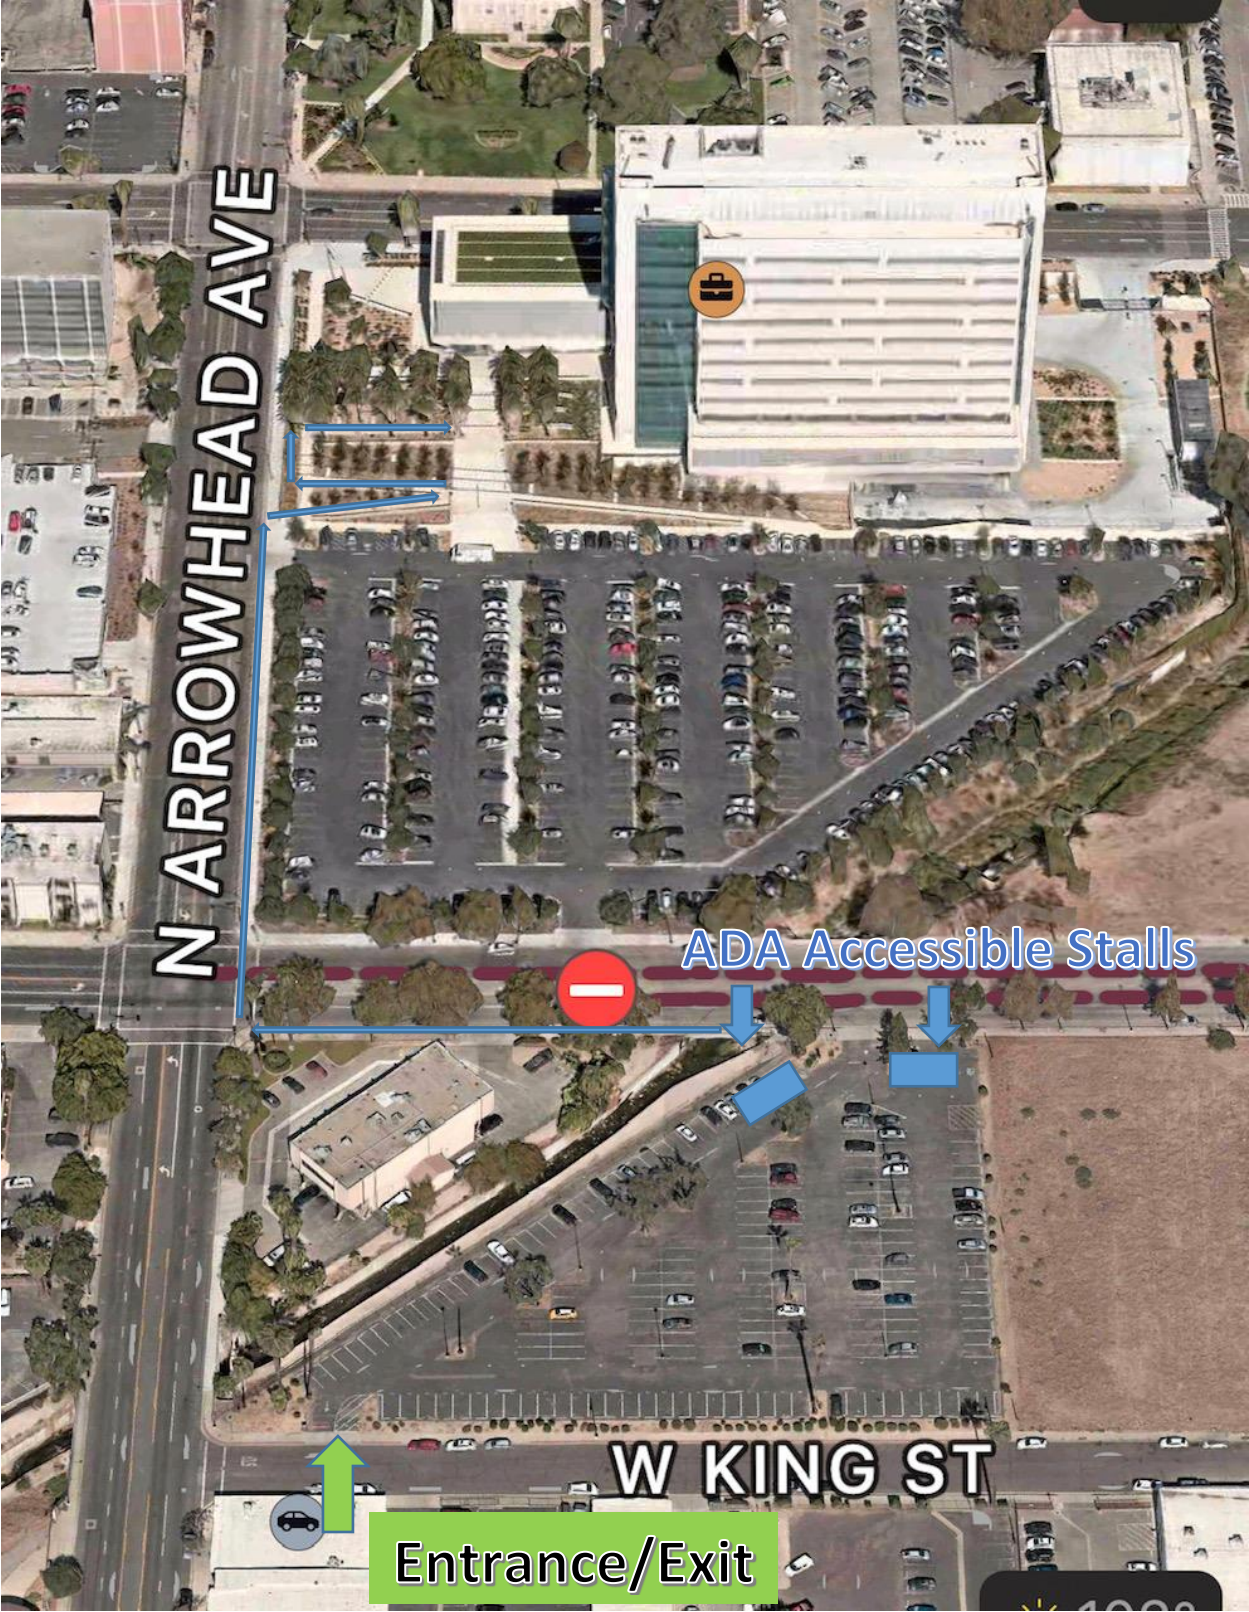

--->
PATH OF TRAVEL

N ARROWHEAD AVE

ADA Accessible Stalls

W KING ST

Entrance/Exit